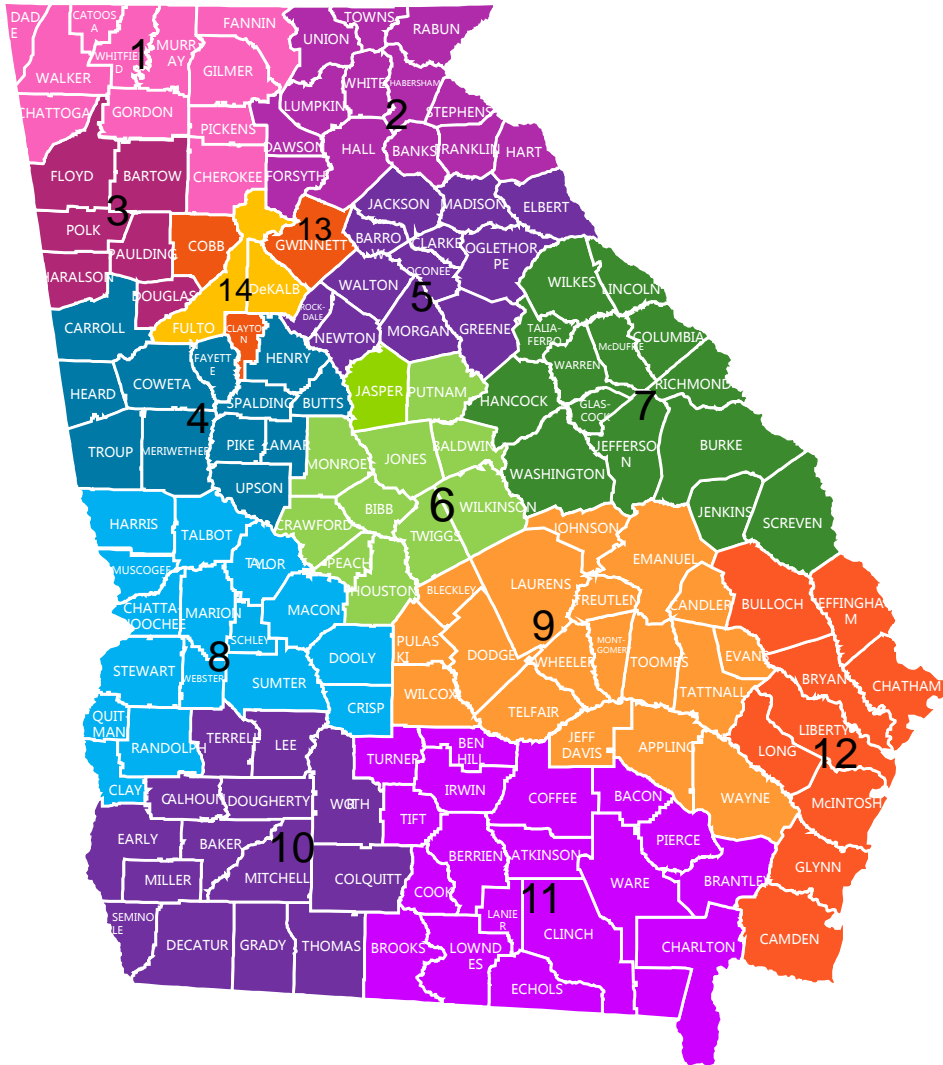

# DFCS Regions Child Welfare

**Region 1: Ashley Parham**

Catoosa, Chattooga, Cherokee, Dade, Fannin, Gilmer, Gordon, Murray, Pickens, Walker, Whitfield

**Region 2: Holly Campolung**

Banks, Dawson, Forsyth, Franklin, Habersham, Hall, Hart, Lumpkin, Rabun, Stephens, Towns, Union, White

**Region 3: Keith Bostick**

Bartow, Douglas, Floyd, Haralson, Paulding, Polk

Update July 16, 2017

**Region 4: Jeffery Brown**

Butts, Carroll, Coweta, Fayette, Heard, Henry, Lamar, Meriwether, Pike, Spalding, Troup, Upson

**Region 5: Mary Havick**

Barrow, Clarke, Elbert, Greene, Jackson, Madison, Morgan, Newton, Oconee, Oglethorpe, Rockdale, Walton

**Region 6: LaCharn Dennard**

Baldwin, Bibb, Crawford, Houston, Jasper, Jones, Monroe, Peach, Putnam, Twiggs, Wilkinson

**Region 12: Sheila Dease-Dinkins**

Bryan, Bulloch, Camden, Chatham, Effingham, Glynn, Liberty, Long, McIntosh

**Region 13: Andrea Tulloch, Interim**

Clayton, Cobb, Gwinnett

**Region 14: Andrea Tulloch**

DeKalb, Fulton